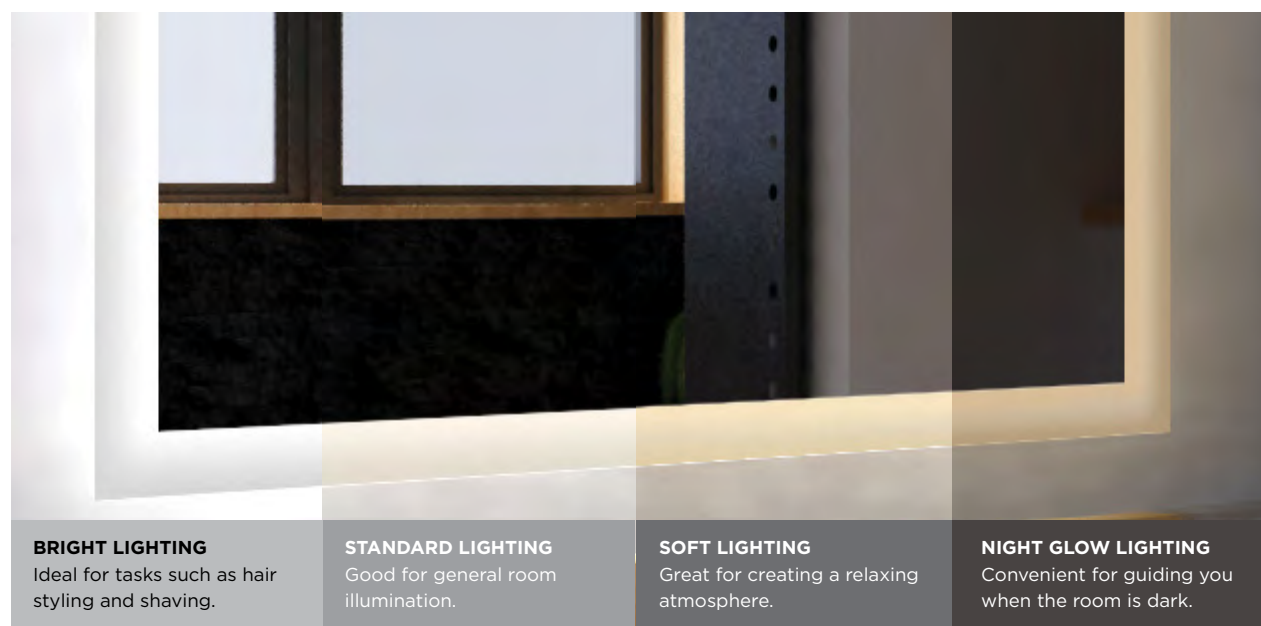

Keen™ Technology

Bring the Eyla™ and Silhouette™ Lighted Mirrors to life with the beauty and functionality of Keen™, which offers dimming, eco-friendly technology, and Night Glow with a touch.

THE RICHEST DIMMING EXPERIENCE

Keen's thoughtful design provides a complete range of light levels to satisfy your every lighting need. Plus, the innovative engineering makes interacting with Keen a luxurious experience:

- The intuitive interface is seamlessly integrated into the mirror, offering a sleek and beautiful design.
- Lighting initiates at full brightness and dims down and back up by touching and holding the Keen™ icon.
- Night Glow mode provides just enough lighting to safely guide you when the room is dark, and the Eye-Sensitivity Adjustment technology automatically reduces the light level as your eyes adjust to low light.

Keen is available as an upgrade in the Eyla™ lighted mirror (page 58) and Silhouette™ lighted mirror (page 74). Keen™ must be connected to earth ground in accordance with NEC code 250.20 (B). Improper ground can result in irregular function of the unit.