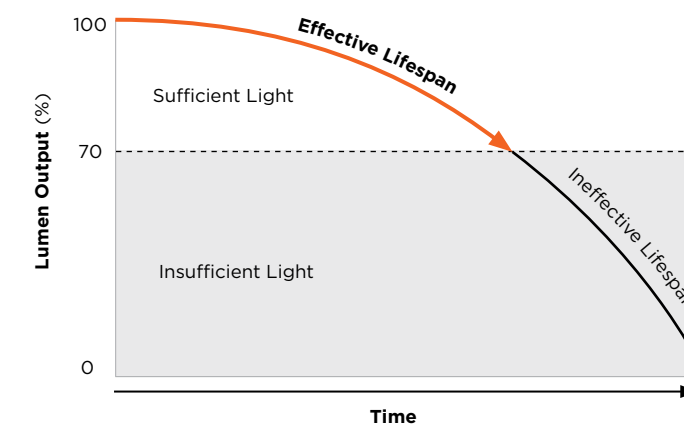

THE GREATEST EFFECTIVE ILLUMINATION

Since lumen output diminishes over time, and anything less than 70% is considered insufficient, it's important to choose lighted mirrors with dependable, long-lasting LEDs. We select LEDs with a minimum calculated L_{70} 50,000-hour lifespan, easily providing many years of the best light without compromise.