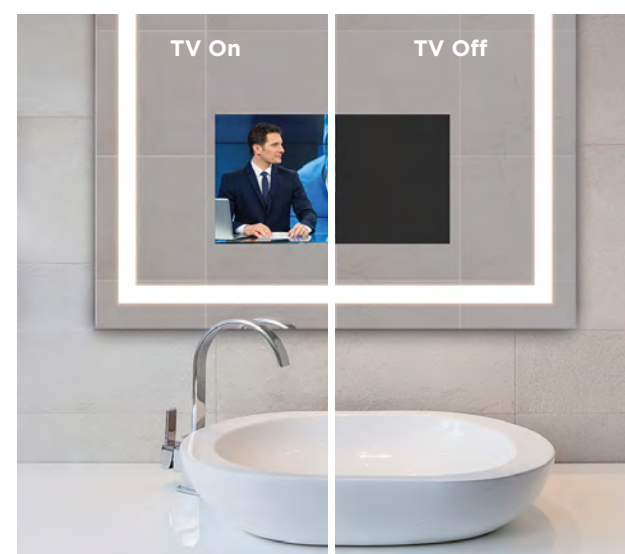

B-SERIES

Ideal for all-white or brightly colored bathrooms, B-Series™ is a custom option that provides a crisp, clear viewing experience with reduced glare. B-Series mirrors have a highly reflective mirror surface everywhere except the TV viewing area. When the TV is off, the TV screen area is black. When the TV is on, the screen area displays an impressively bright TV image.