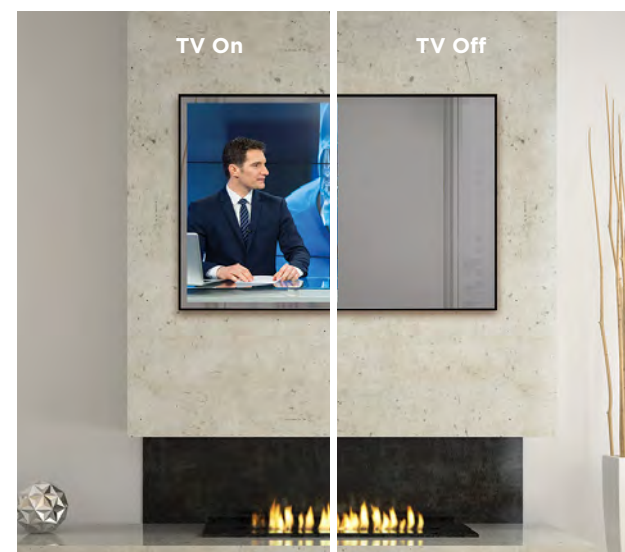

IRIS

Iris® mirror, used on our Eclipse™ TV Cover (page 144), offers stunning quality and an exceptional viewing experience. The display virtually vanishes when off, leaving only a subtle, faint outline of the display perimeter that may be noticeable up close. Ideal for bedrooms and living rooms, it's slightly darker than a typical mirror, and is best used with high-brightness TVs with greater than 2000 nits.