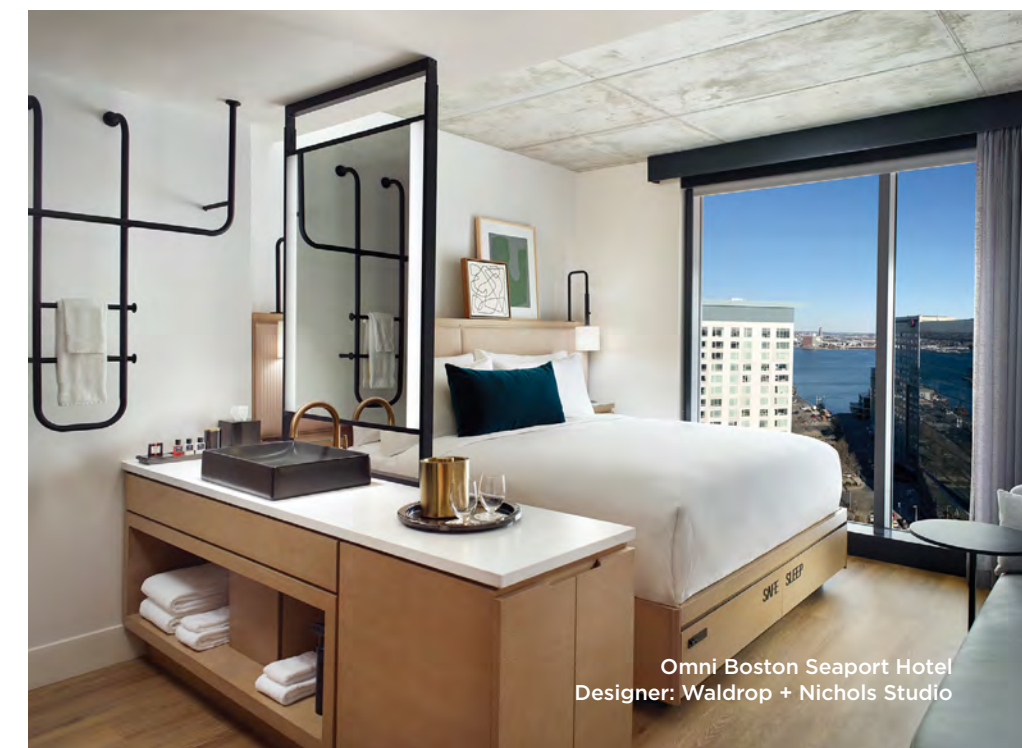

Burj Al Arab Hotel, UAE

Omni Boston Seaport Hotel
Designer: Waldrop + Nichols Studio