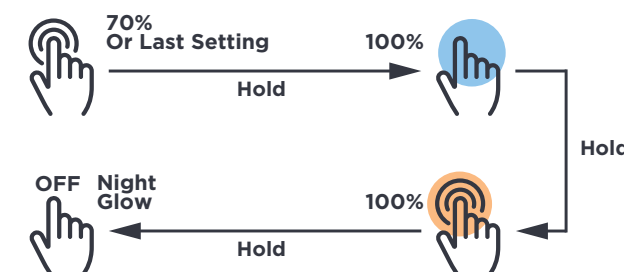

The Beauty of Simple Interaction

THE BEAUTY OF SIMPLE SET UP

Ava™ requires two wires plus a ground wire from an on/off switch to the mirror. You can also use a two-wire plus ground wire unswitched connection to the mirror to control the lights directly through the on-mirror interface. Ava™ must be connected to earth ground in accordance with NEC code 250.20 (B). Improper ground can result in irregular function of the unit.