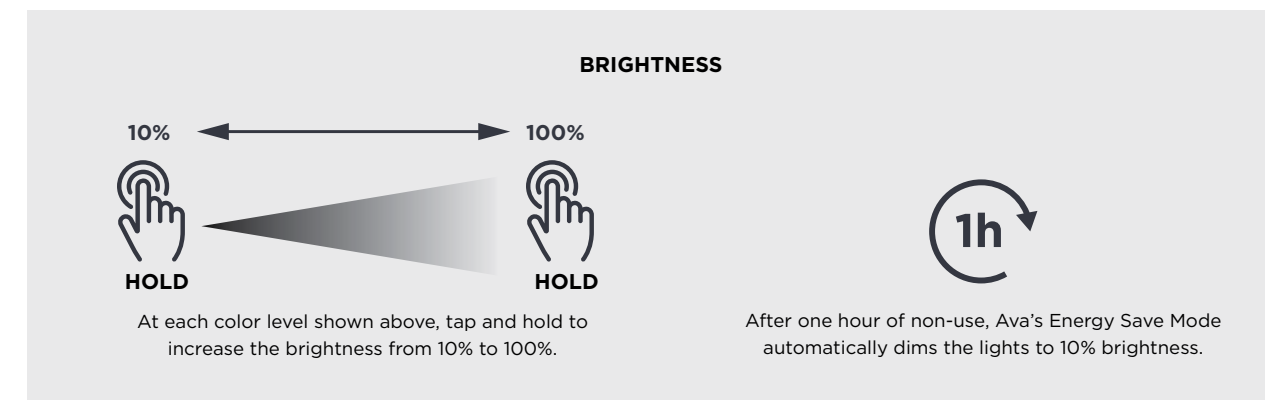

Ava™ Technology

Ava™ takes task lighting to a beautiful new level, letting you change the LED light color and brightness level to make precise makeup application possible.

2,700K
Perfect for a sunset cruise, an intimate evening dinner, or a night at the theater.

3,500K
Excellent for an important boardroom meeting, a busy day on campus, or a quick get-together with friends for lunch.

5,000K
Ideal for a leisurely day at the pool, 18 holes at the local country club, or a relaxing cruise.

THE IDEAL SETTINGS FOR YOUR SETTING

Ava™ gives you the confidence to look your best in any environment. The tunable LED lights give you the freedom to select the ideal color setting for any occasion: outdoors, indoors, or evening. And with integrated dimming that allows you to adjust the brightness of the lights, Ava™ can create almost any lighting condition you can imagine. Ava™ is available as an upgrade in the Aria™ (page 44), Bela™ (page 48), Eternity™ (page 56), Fusion™ (page 60), and Integrity™ (page 62) lighted mirrors.

The Beauty of Simple Interaction