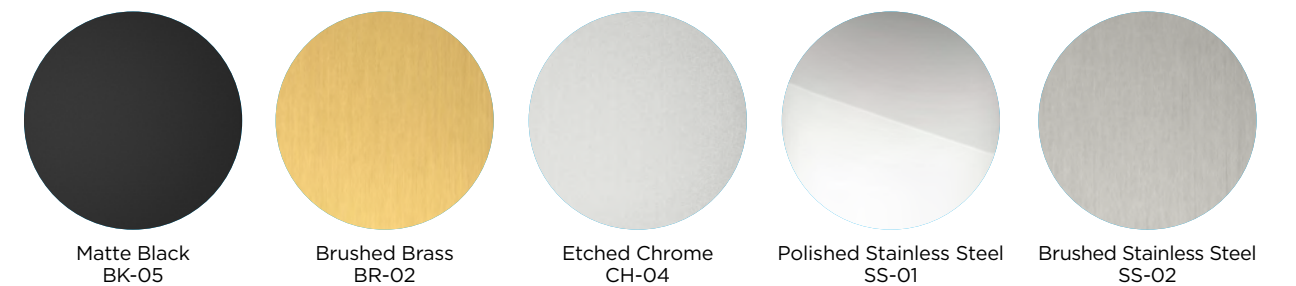

Metal Finishes

We offer products in a variety of finishes, including Matte Black, Brushed Brass, Etched Chrome, Polished Stainless Steel, and Brushed Stainless. See individual product pages for each product's available finishes.