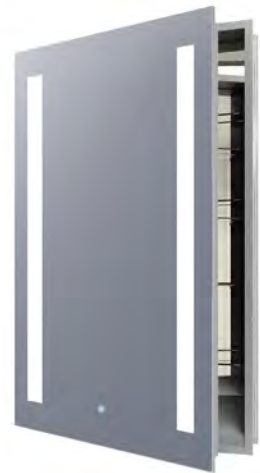

Ascension™ Mirrored Cabinet