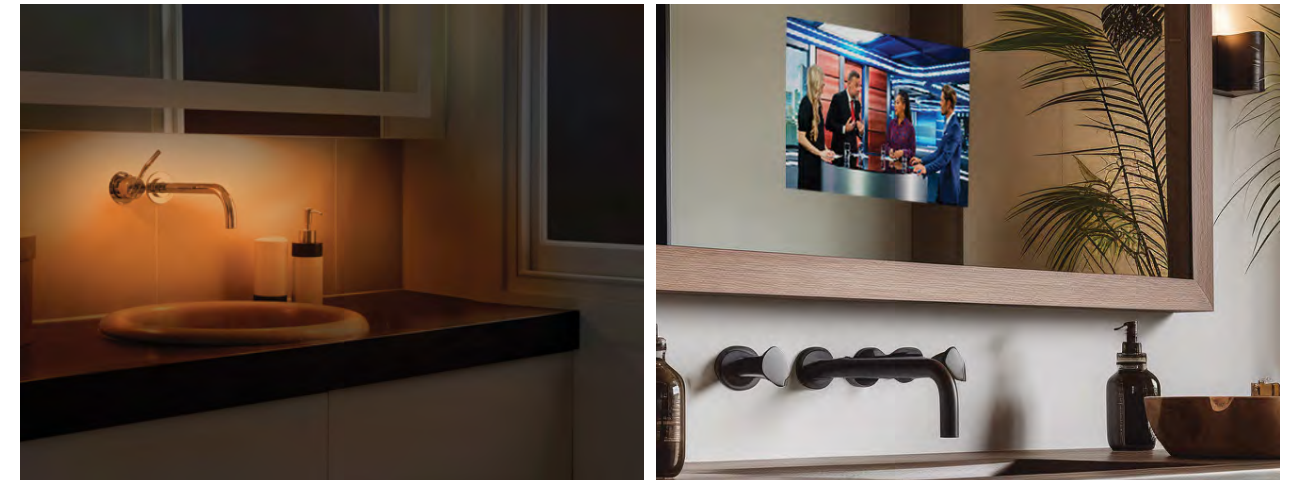

Custom Technology

- Add a 15.6" or 21.5" LED HD display to enjoy movies, entertainment and news.
- Add Ava™ color tuning to match your mirror's LED color to your environment.
- Add Keen™ dimming for eco-friendly variable brightness and night glow.
- Add a defogger to keep your bathroom mirrors virtually fog-free.
- Add a nightlight to illuminate your way when the room is dark.