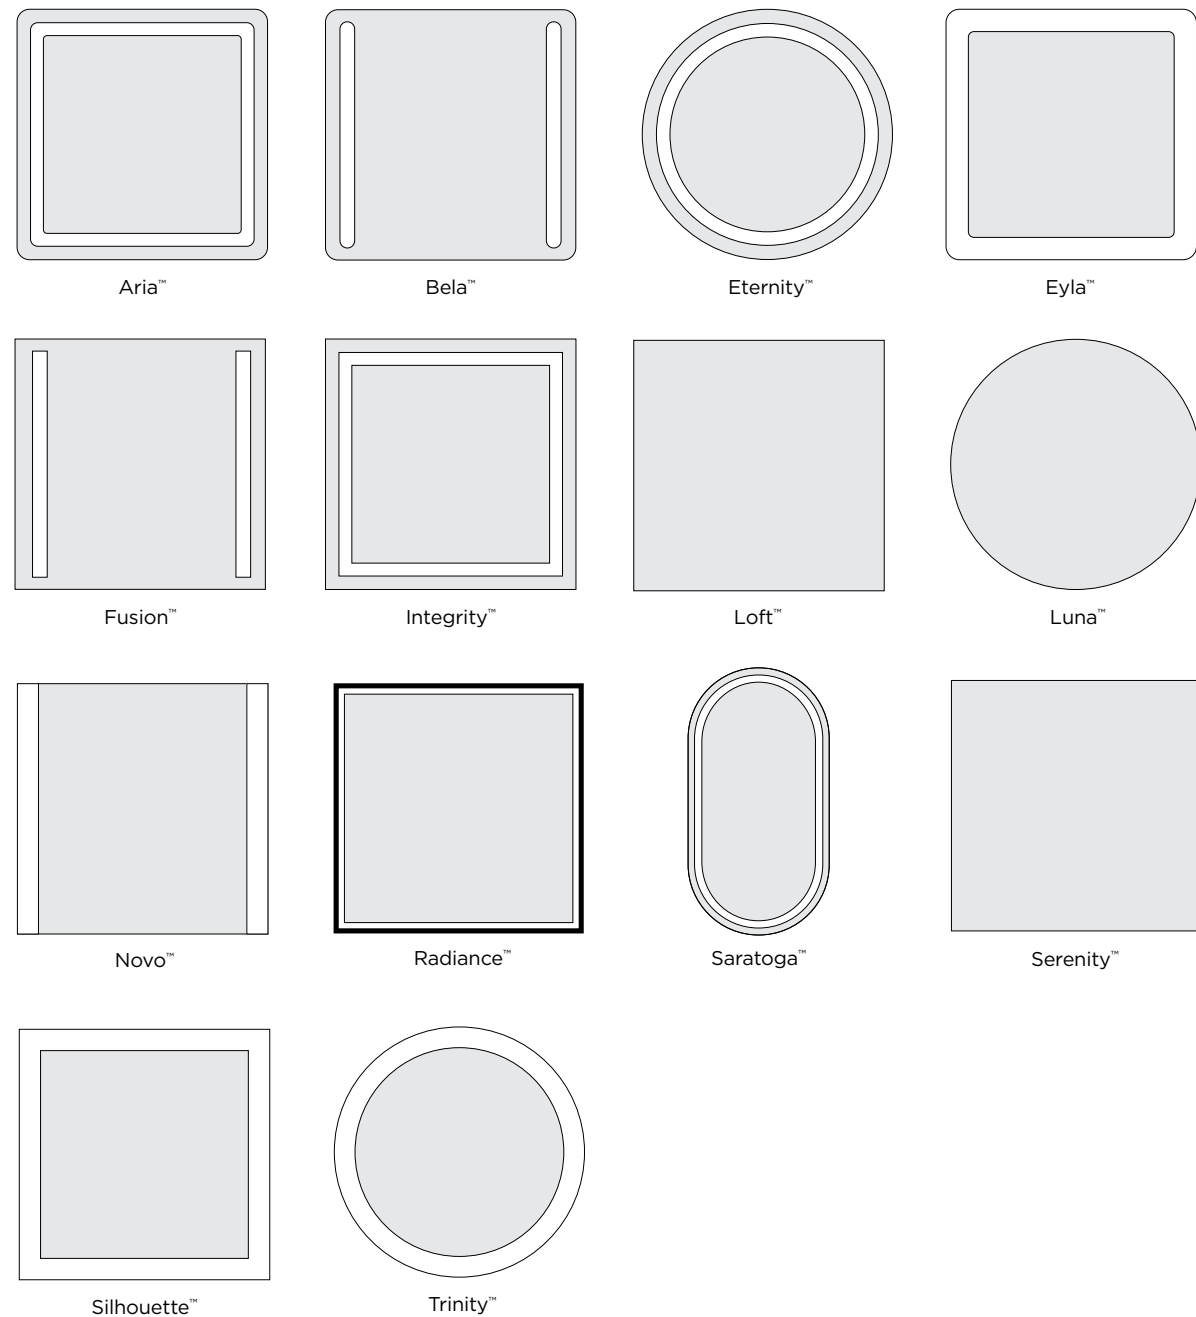

Custom Sizes

The following Lighted Mirrors can be ordered in widths and heights ranging from 20" to 80". Anything over 80" is subject to oversize approval. Email residential@electricmirror.com or call 888.368.1285 with your desired mirror style, technology, and size for a custom quote.

CUSTOMIZE THESE MIRRORS TO VIRTUALLY ANY WIDTH OR HEIGHT