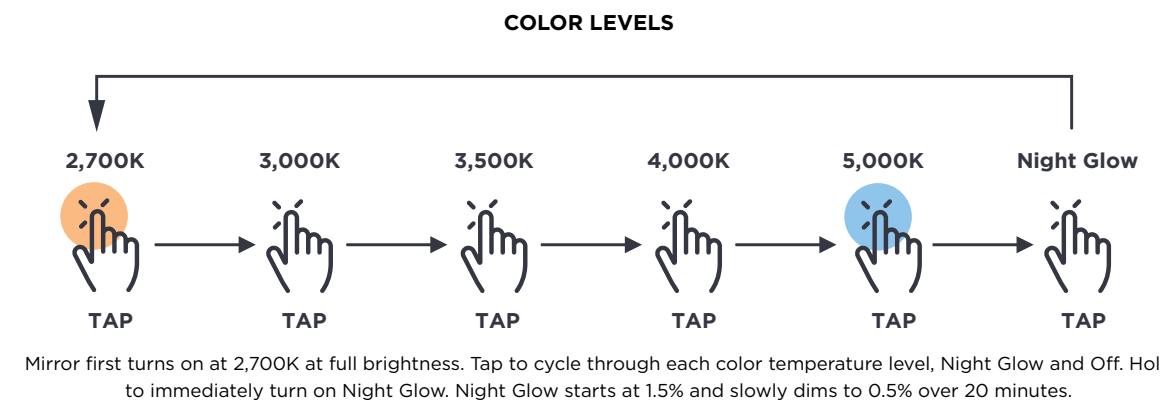

Ava™ Technology

Ava™ takes task lighting to a beautiful new level, letting you change the LED light color and brightness level to make precise makeup application possible.

2,700K
Perfect for a sunset cruise, an intimate evening dinner, or a night at the theater.

3,500K
Excellent for an important boardroom meeting, a busy day on campus, or a quick get-together with friends for lunch.

5,000K
Ideal for a leisurely day at the pool, 18 holes at the local country club, or a relaxing cruise.

THE IDEAL SETTINGS FOR YOUR SETTING

Ava™ gives you the confidence to look your best in any environment. The tunable LED lights give you the freedom to select the ideal color setting for any occasion: outdoors, indoors, or evening. And with integrated dimming that allows you to adjust the brightness of the lights, Ava™ can create almost any lighting condition you can imagine. Ava™ is available as an upgrade in the Aria™ (page 44), Bela™ (page 48), Eternity™ (page 56), Fusion™ (page 60), and Integrity™ (page 62) lighted mirrors.

The Beauty of Simple Interaction