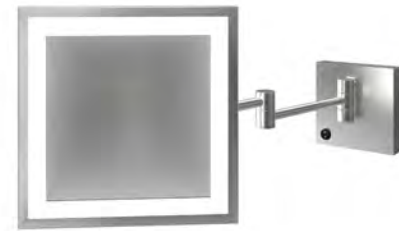

INSTALLATION SPECIFICATIONS

- Mirror can only be hung in the WxH orientation as shown and is not field interchangeable

Elixir™ Makeup Mirror

Bold and luminous, the Elixir™ makeup mirror combines crisp, natural-looking LED lighting with a striking square design and 5X magnification—perfect for precise, flawless makeup application.