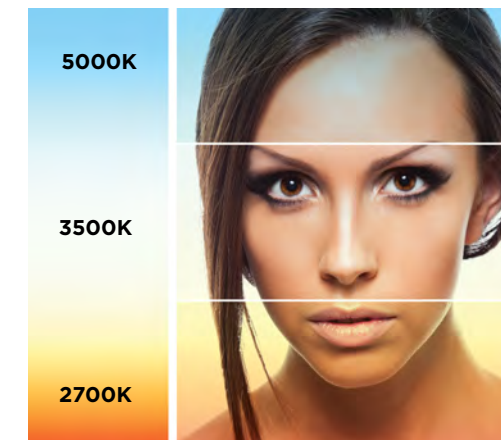

THE BEST COLOR TEMPERATURE

Color temperature, measured on a Kelvin (K) scale, is often an aesthetic choice. Since we know a bright, warm color is generally most flattering, we designed our mirrors with the standard light temperature of 3000K. If you want the ability to alternate between a range of LED colors, we offer our exclusive Ava™ technology (page 168), available in many of our lighted mirror products.