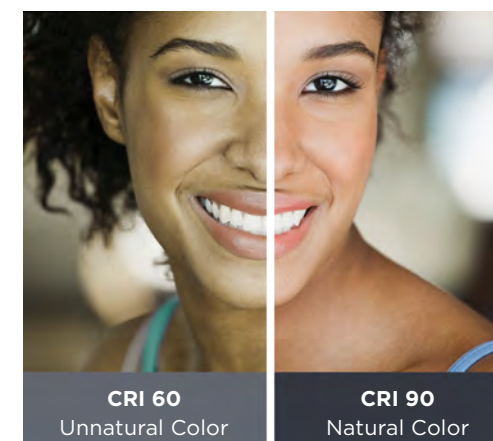

THE BEST COLOR TEMPERATURE

Color temperature, measured on a Kelvin (K) scale, is often an aesthetic choice. Since we know a bright, warm color is generally most flattering, we designed our mirrors with the standard light temperature of 3000K. If you want the ability to alternate between a range of LED colors, we offer our exclusive Ava™ technology (page 168), available in many of our lighted mirror products.